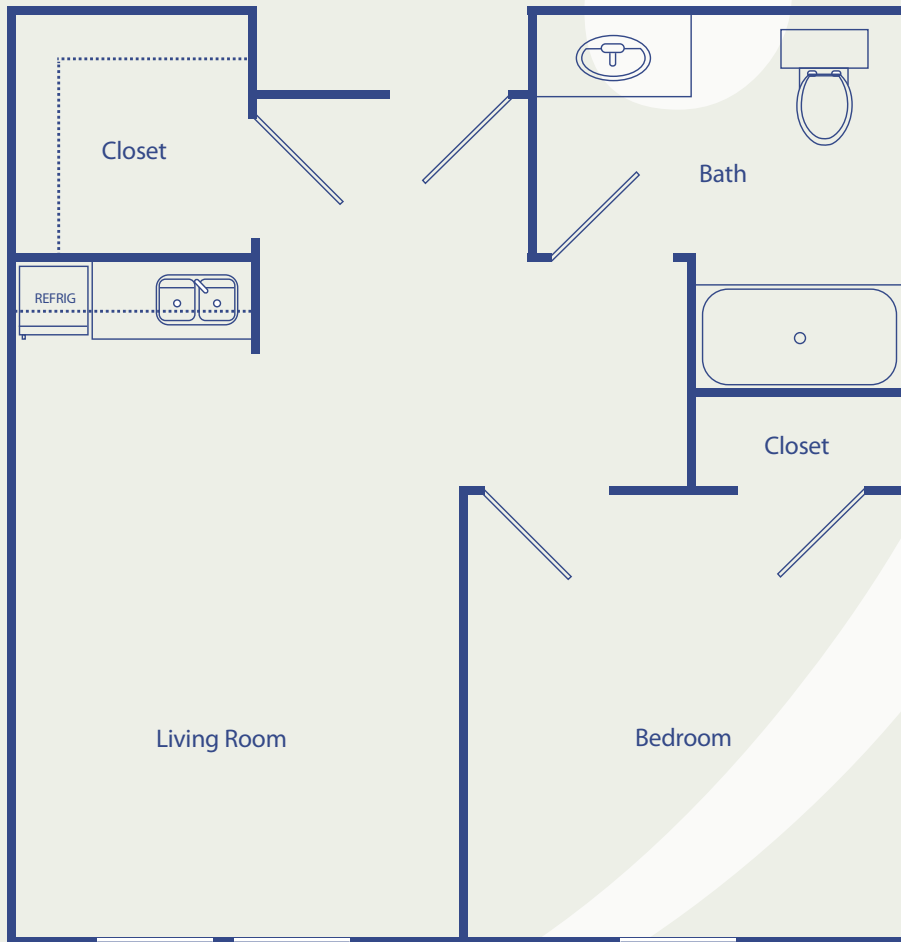

COTTAGE
of Granbury

A Senior Lifestyle Community

1 Bedroom

510 sq.ft.

Simply the Best in Senior Lifestyle Communities