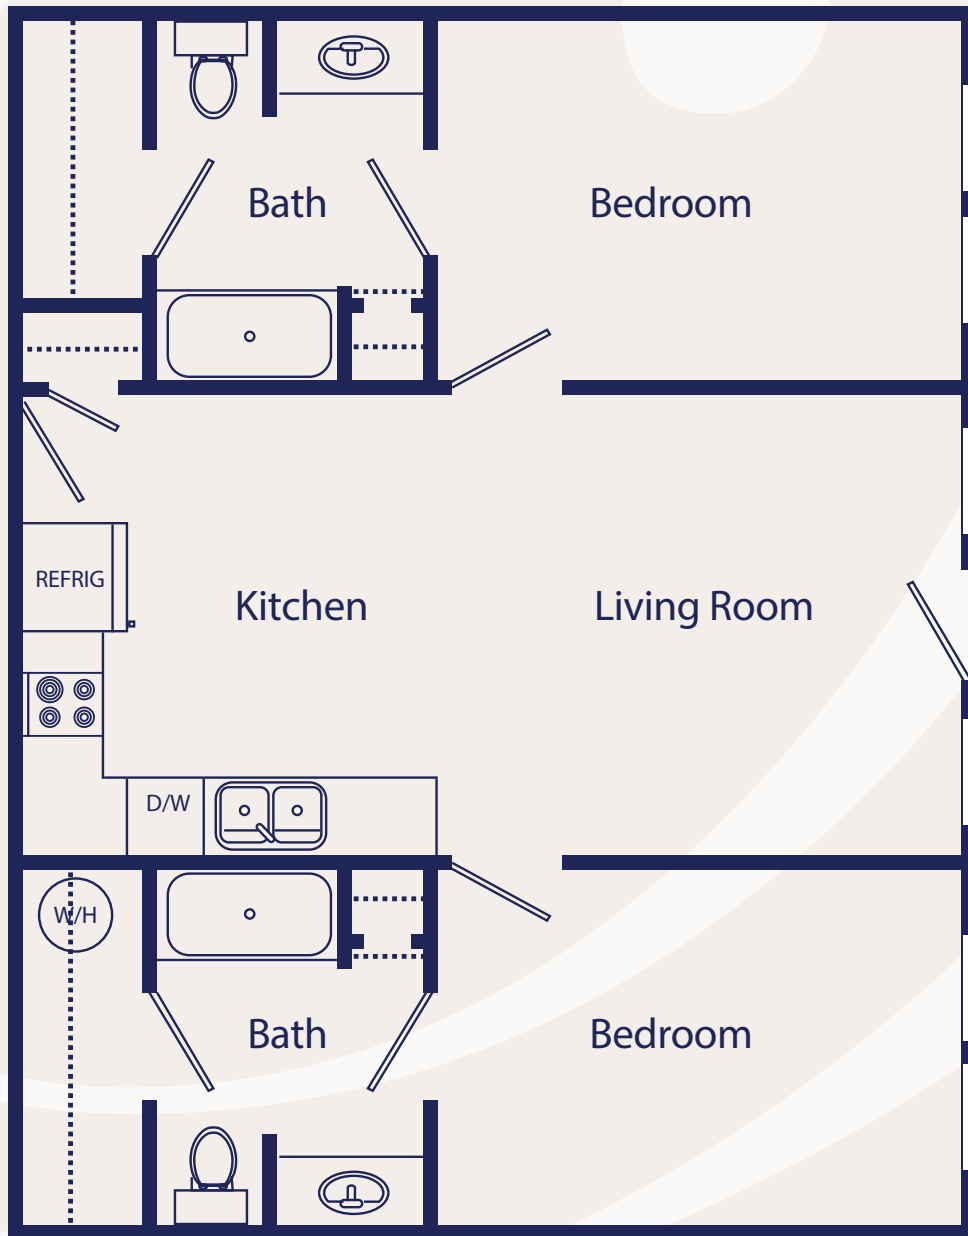

1 Bedroom

536 sq.ft.

Simply the Best in Senior Lifestyle Communities

A Senior Lifestyle Community

2 Bedroom 800 sq.ft.

Simply the Best in Senior Lifestyle Communities